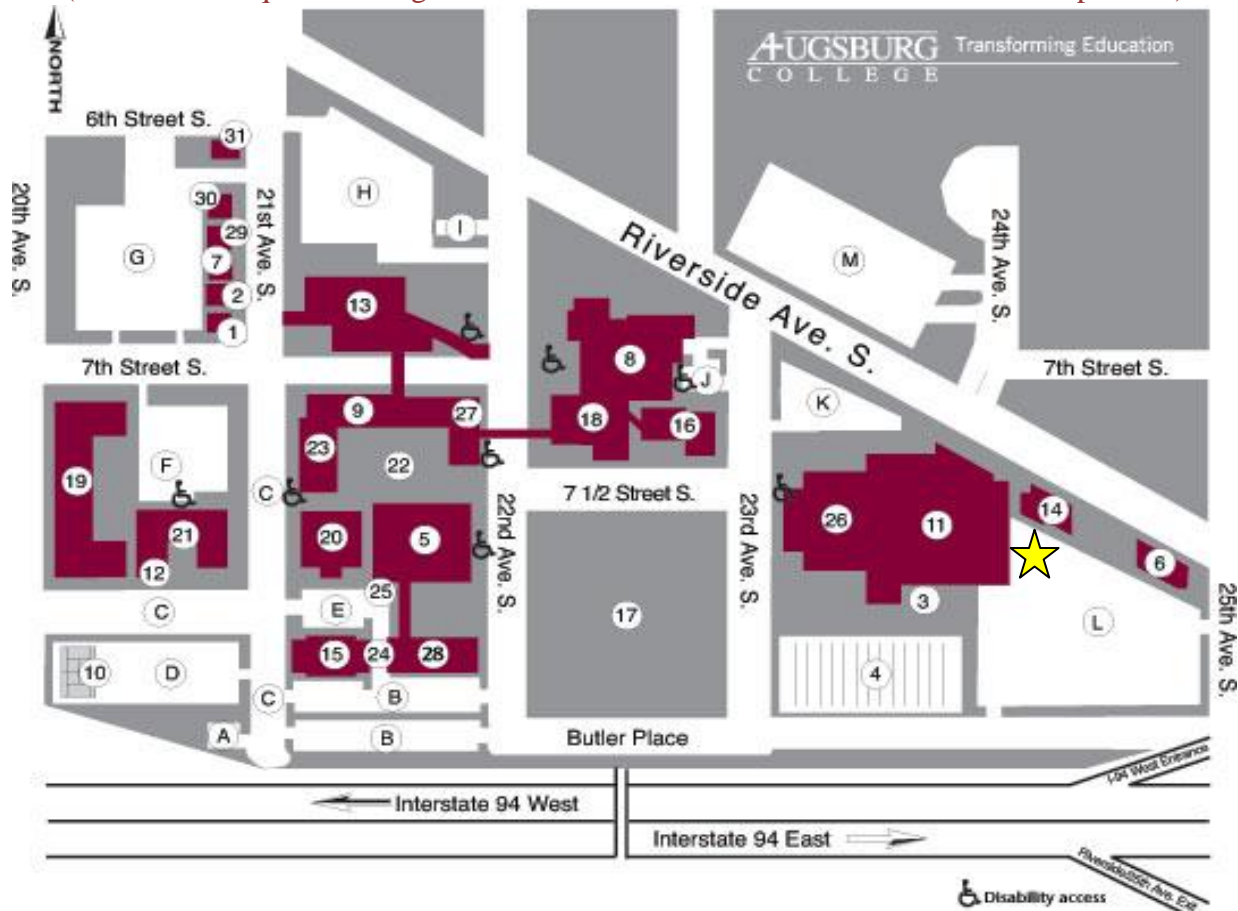

**Figure Skating Club of Minneapolis
and Learn 2 Ice Skate Classes ~ Augsburg College Campus
Augsburg Arena • 2323 Riverside Avenue**

★ **Arena Building #11 in picture, parking in Lot L**
Parking Permits issued to members and skating school participants.

(Permits not required during the Robin Lee or Summer Skate Basic Skills Competition)

Directions to Arena:

FROM THE WEST: I 94 EAST TO 25TH AVENUE SO/RIVERSIDE AVENUE EXIT. AT TOP OF RAMP TAKE LEFT TURN ONTO 25TH AVENUE. GO TWO BLOCKS TO RIVERSIDE, TURN LEFT, ARENA ½ BLOCK ON LEFT. PARKING ON STREET (METERED UNTIL 6:00 PM) OR IN AUGSBURG LOTS [PERMITS REQUIRED DURING THE WEEK DAYS AND DURING WEEKEND COLLEGE].

FROM THE EAST: I 94 WEST TO 25TH AVENUE SO/RIVERSIDE AVENUE EXIT. AT TOP OF RAMP TAKE RIGHT TURN ONTO RIVERSIDE, ARENA 1½ BLOCKS ON LEFT. PARKING ON STREET (METERED UNTIL 6:00 PM) OR IN AUGSBURG LOTS [PERMITS REQUIRED DURING THE WEEK DAYS AND DURING WEEKEND COLLEGE].

ADDITIONAL PARKING: LOCATED ON 25TH AVENUE SOUTH AND SOUTH 8TH STREET. PARKING AVAILABLE ON STREET (METERED UNTIL 6:00 PM) AND IN AUGSBURG LOTS BEHIND ARENA. LOTS [PERMITS REQUIRED DURING THE WEEK DAYS AND DURING WEEKEND COLLEGE].