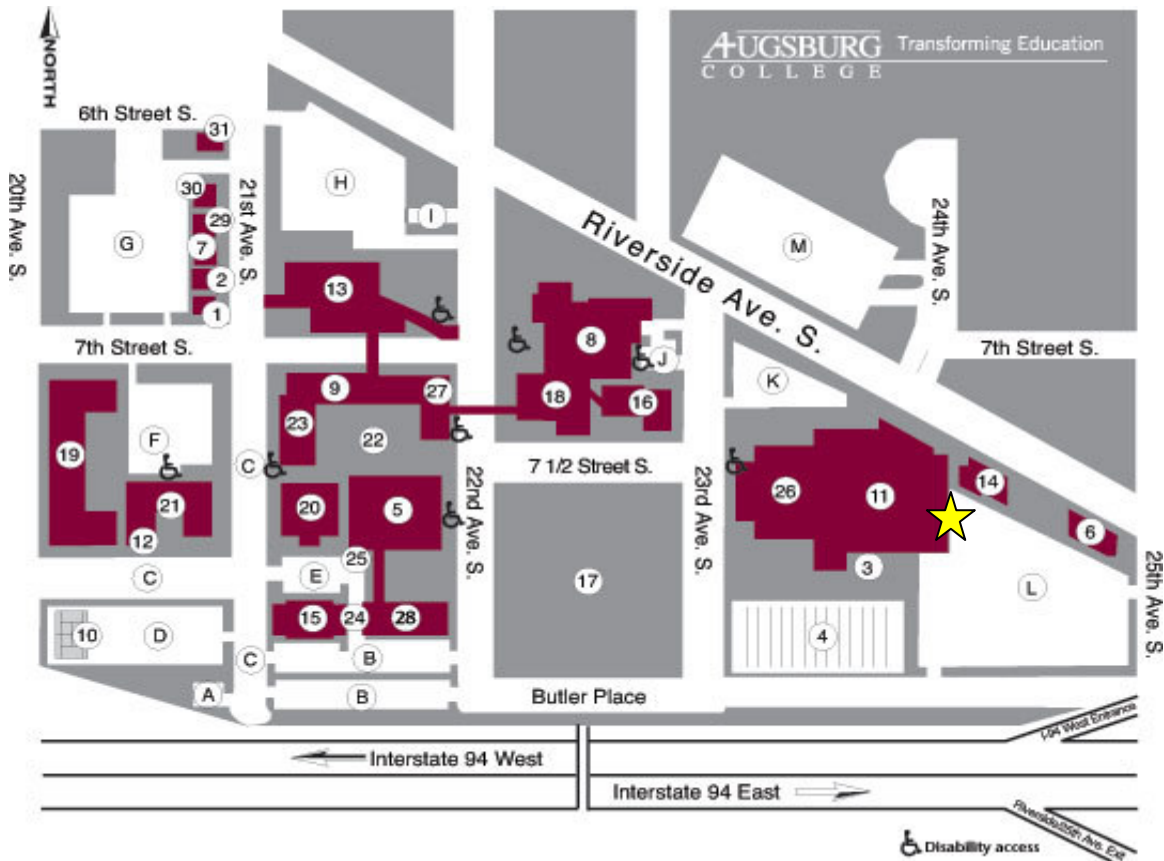

2008 Robin Lee Midwest Open and Summer Skate

Augsburg Arena

2323 Riverside Avenue – Building #11 in picture

★ Reserved Parking for officials

Directions to Competition:

FROM THE WEST: I 94 EAST TO 25TH AVENUE SO/RIVERSIDE AVENUE EXIT. AT TOP OF RAMP TAKE LEFT TURN ONTO 25TH AVENUE. GO TWO BLOCKS TO RIVERSIDE, TURN LEFT, ARENA ½ BLOCK ON LEFT. PARKING ON STREET OR IN AUGSBURG LOTS [NO PERMITS REQUIRED].

FROM THE EAST: I 94 WEST TO 25TH AVENUE SO/RIVERSIDE AVENUE EXIT. AT TOP OF RAMP TAKE RIGHT TURN ONTO RIVERSIDE, ARENA 1½ BLOCKS ON LEFT. PARKING ON STREET OR IN AUGSBURG LOTS [NO PERMITS REQUIRED].

ADDITIONAL PARKING: LOCATED ON 25TH AVENUE SOUTH AND SOUTH 8TH STREET. PARKING AVAILABLE ON STREET AND IN AUGSBURG LOTS BEHIND ARENA [NO PERMITS REQUIRED].